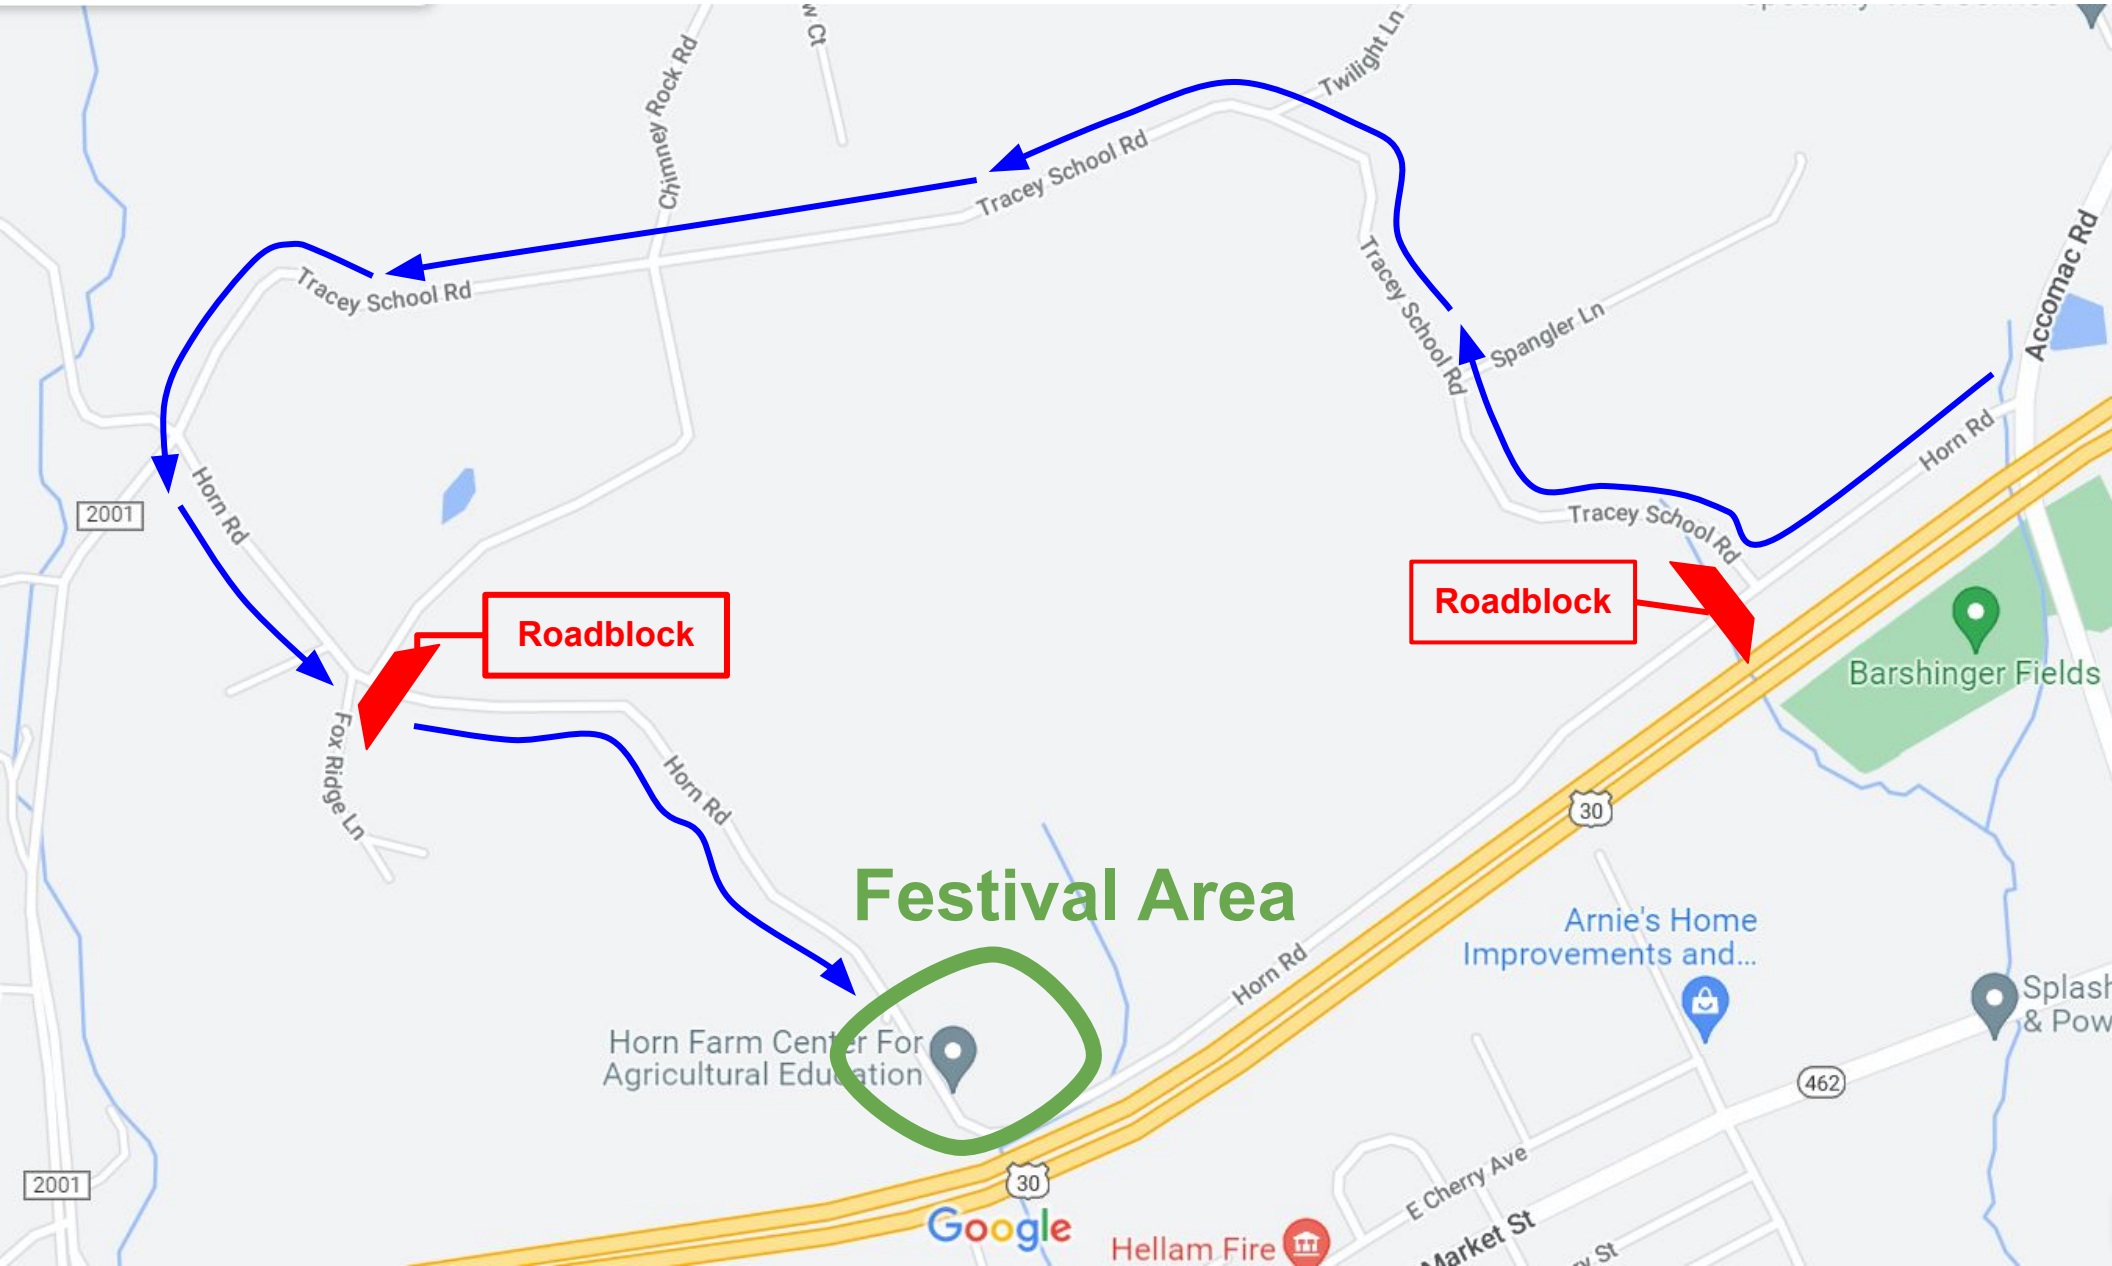

Arrival Information– US-30

From **Lancaster (US-30 W)**: take the exit toward PA-462/Hallam and turn right on Kreutz Creek Road (2001). In ½ mi, turn right onto Horn Road.

From **York (via US-30 E)**: take the exit toward PA-462/Hallam and turn left on Kreutz Creek Road (2001). In ⅓ mi, turn right onto Horn Road.

Arrival Information– Accomac Road

Turn onto Horn Road, then turn right at the roadblock onto Tracey School Rd. Follow Tracey School Rd 1¼ mi and turn left at the second stop sign onto Horn Road. Follow Horn Road to the Festival Area.

Departure Information– All Traffic

ALL traffic will be directed out of the festival onto Horn Road heading East toward Accomac Road. At the Roadblock, drivers can turn left on Tracey School Rd (to get to US-30 W toward York or US-30 E toward Lancaster) or head down Horn Road to the Accomac Road intersection and turn left (for US 30 W toward Lancaster).