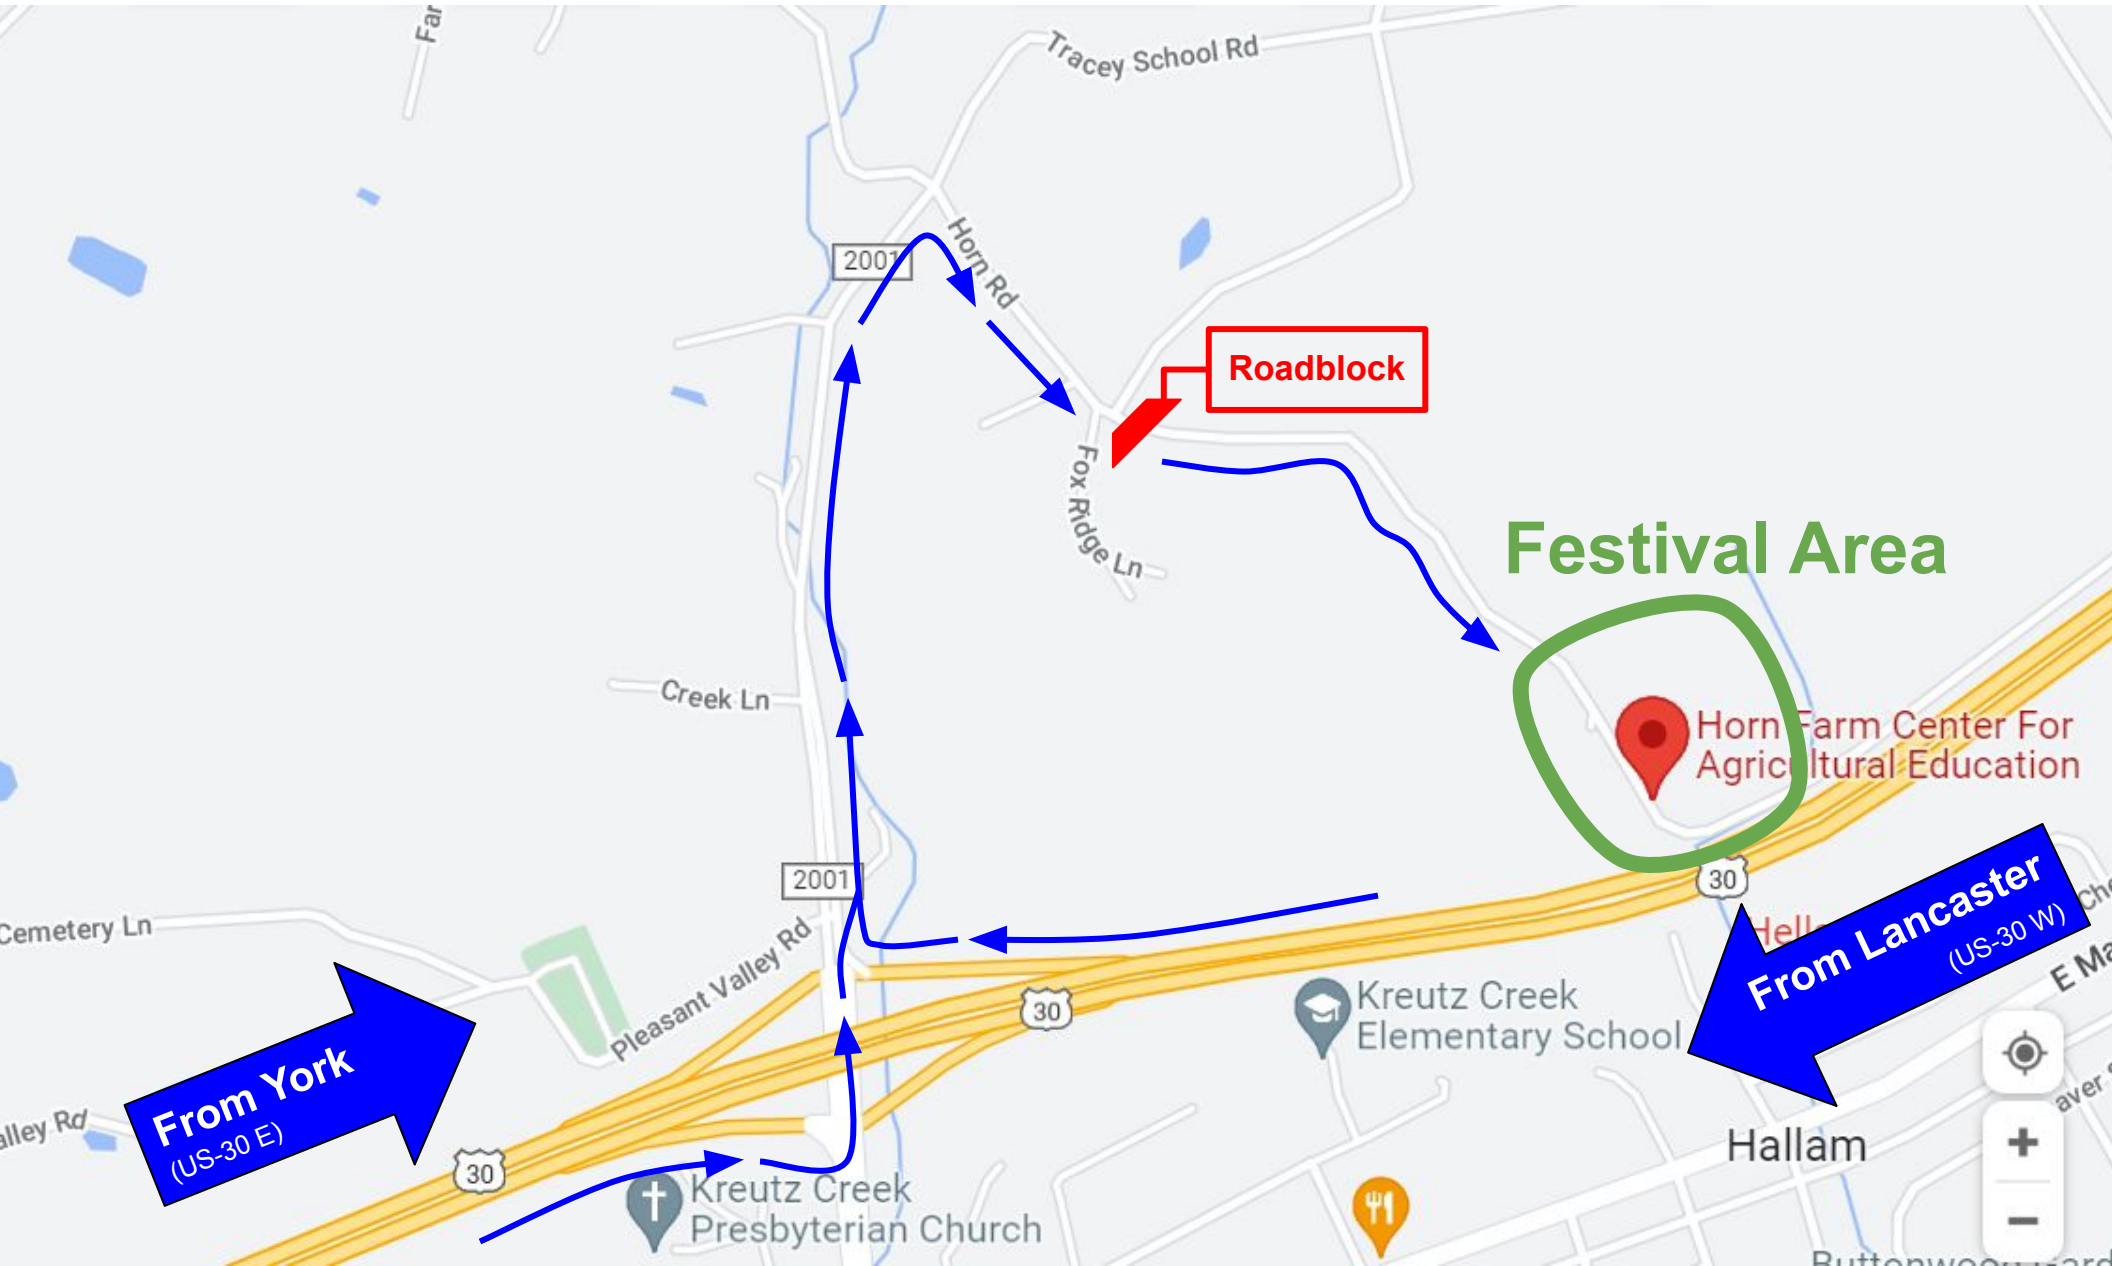

Arrival Information– US-30

From **Lancaster (US-30 W)**: take the exit toward PA-462/Hallam and turn right on Kreutz Creek Road (2001). In ½ mi, turn right onto Horn Road.

From **York (via US-30 E)**: take the exit toward PA-462/Hallam and turn left on Kreutz Creek Road (2001). In ⅓ mi, turn right onto Horn Road.

Arrival Information– Accomac Road

Turn onto Horn Road, then turn right at the roadblock onto Tracey School Rd. Follow Tracey School Rd 1¼ mi and turn left at the second stop sign onto Horn Road. Follow Horn Road to the Festival Area.

Departure Information– All Traffic

ALL traffic will be directed out of the festival onto Horn Road heading East toward Accomac Road. At the Roadblock, drivers can turn left on Tracey School Rd (to get to US-30 W toward York or US-30 E toward Lancaster) or head down Horn Road to the Accomac Road intersection and turn left (for US 30 W toward Lancaster).